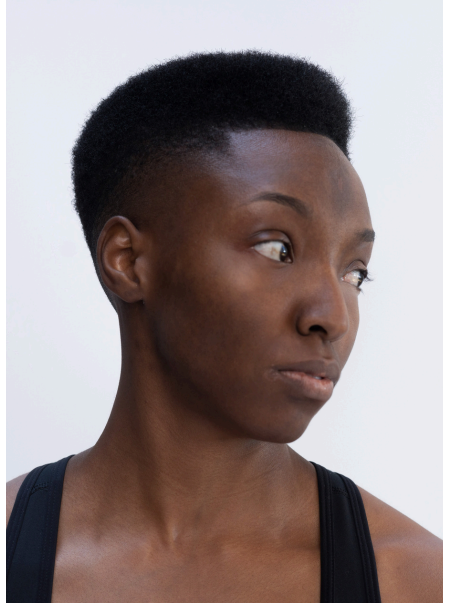

STUD+

SMP WORLDWIDE AGENCY

MASC. WOMEN • TRANS MASC • NONBINARY MODELS

HEIGHT: 5'5" • BUST: 34" • WAIST: 30" • HIPS: 32" • SHOULDERS: 16"
INSEAM: 33" SHOE: 5.5 M U.S • HAIR: BLACK • EYES: BROWN

ABRIEL • SHE / HER